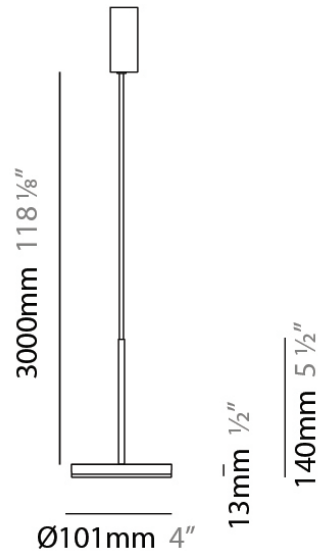

BELLA SUSPENSION

D81667-TIM

GENERAL

Series: Bella
Brand: Panzeri
Division: Design
Mounting Type: Suspension
Mounting Location: Ceiling
Subcategory: Pendant

PHYSICAL

Shape: Disc
Diameter (mm): 101
Diameter (in): 4
Height (mm): 13
Height (in): 1/2
Max. Overall Height (mm): 3013
Max. Overall Height (in): 118 ⁵/₈
Light Distribution: Direct
Weight (kg): 0.54501
Weight (lbs): 1.2
Diffuser: Opal - Acrylic
Fixture Material: Metal

ELECTRICAL

Lamp Type: LED
Input Wattage (W): 6.5
Dimming: Non-Dimmable
Driver Location: Integrated
Input Voltage (V): 120

LED

Number of LEDs: 1
Color Temperature (°K): 2700
Max. Delivered Lumen (lm): 388
Nominal Lumen (lm): 460
CRI: >80 CRI

OPTICAL

RATINGS AND CERTIFICATIONS

Certified By: CSA Certified to UL and CSA Standards
IP rating: IP40

PROJECT	_____
TYPE	_____
NOTES	_____
QUANTITY	_____
DATE	_____